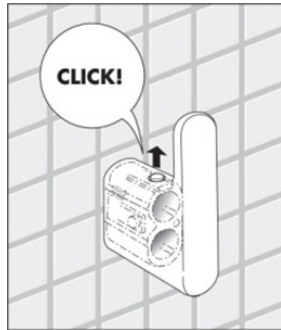

MITO
WALL MOUNT SOAP DISPENSER
(Chrome - A2012)
(Brushed Nickel - A2012AC)

Features:
Unique "Click" installation
No grub screw required

Proudly imported and distributed by
Gro Agencies Pty Ltd
Unit 2 / 37 Howe St, Osborne Park, WA, 6017
P 08 9446 3288 E info@groagencies.com.au W www.groagencies.com.au