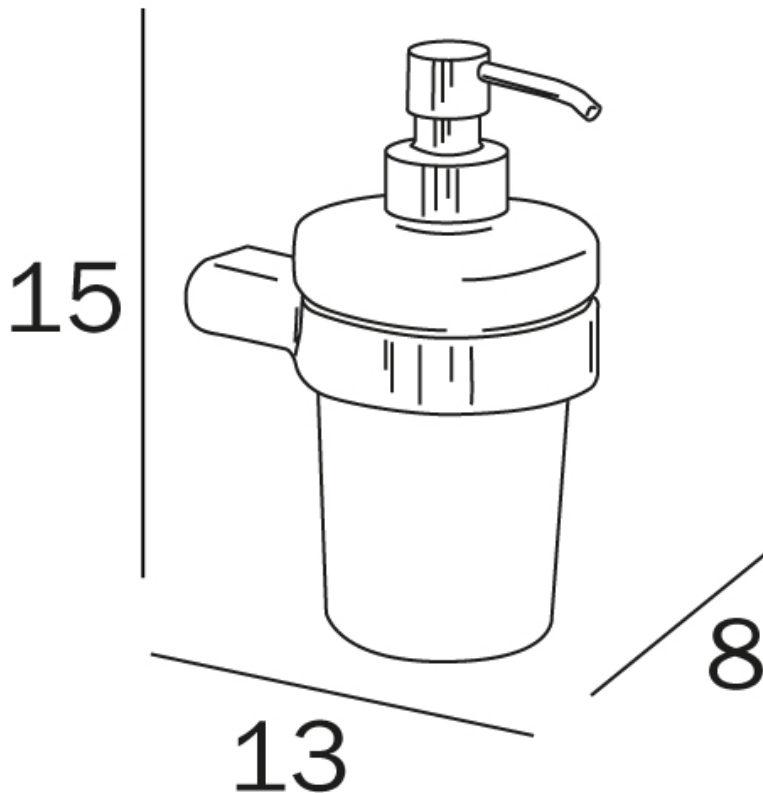

MITO
WALL MOUNT SOAP DISPENSER
(Chrome - A2012)
(Brushed Nickel - A2012AC)

Features:
Unique "Click" installation
No grub screw required

Proudly imported and distributed by
Gro Agencies Pty Ltd
Unit 2 / 37 Howe St, Osborne Park, WA, 6017
P 08 9446 3288 E info@groagencies.com.au W www.groagencies.com.au